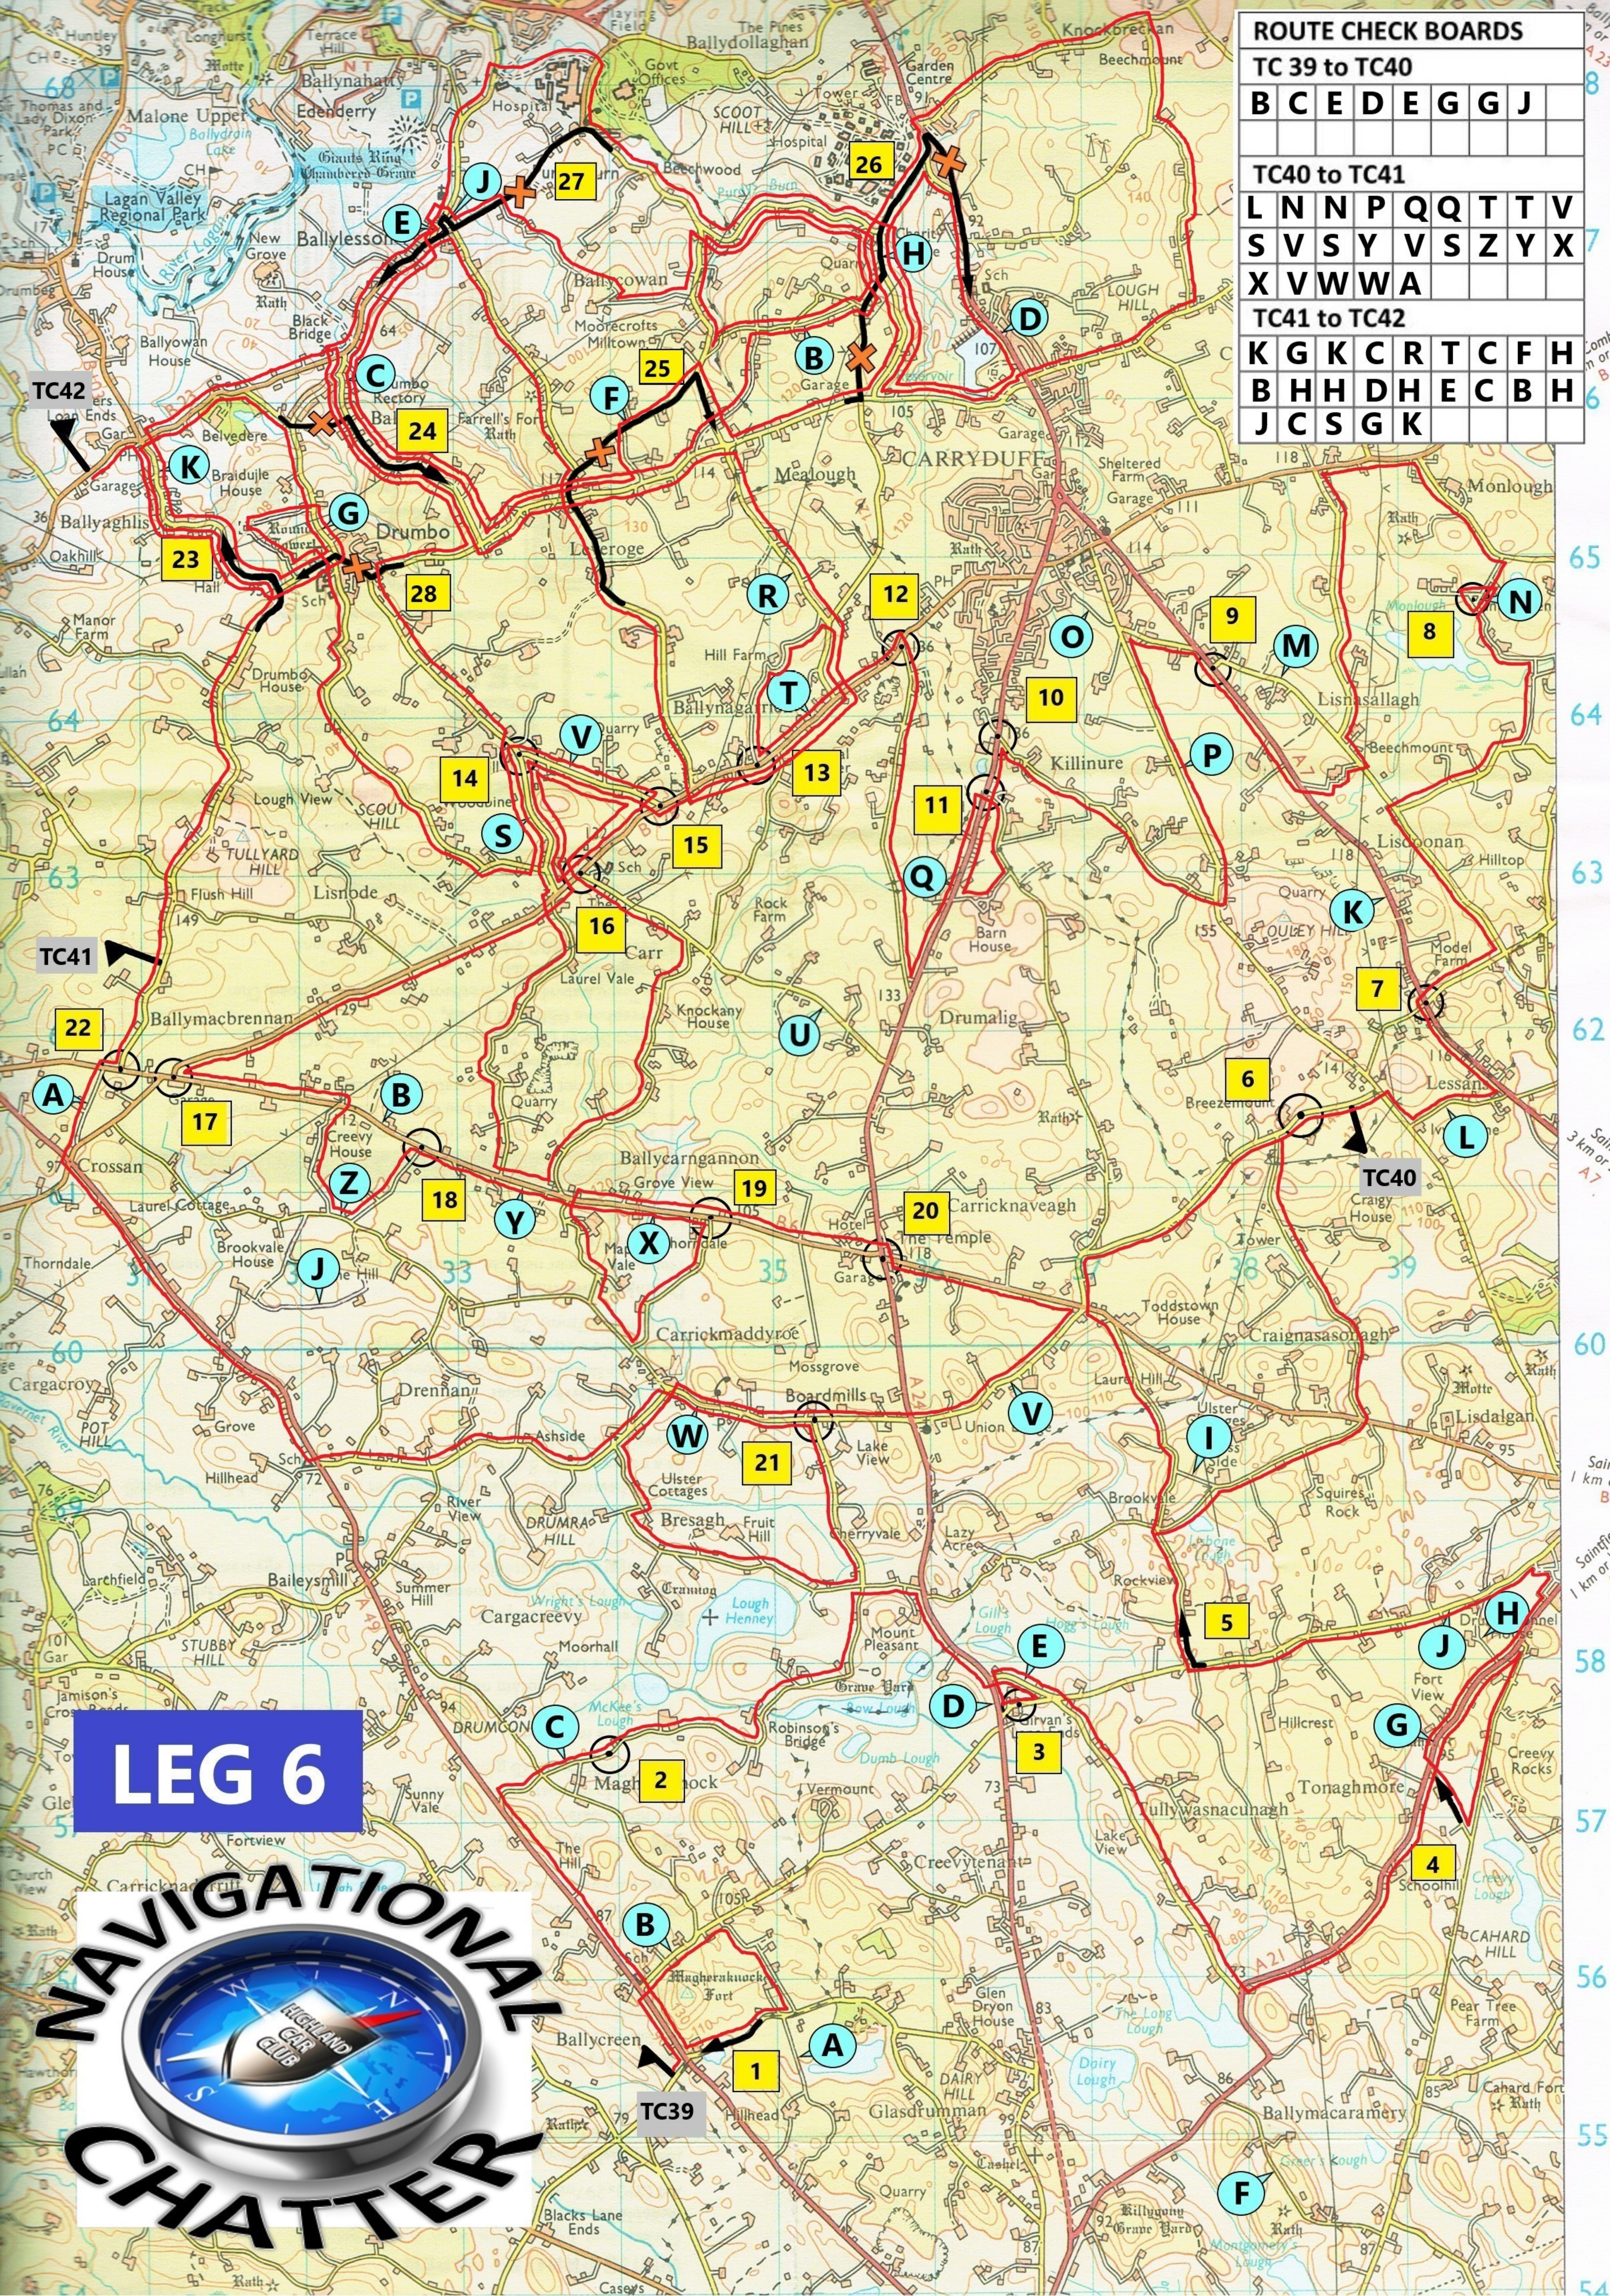

ROUTE CHECK BOARDS

TC 39 to TC40

B	C	E	D	E	G	G	J

TC40 to TC41

L	N	N	P	Q	Q	T	T	V
S	V	S	Y	V	S	Z	Y	X
X	V	W	A					

TC41 to TC42

K	G	K	C	R	T	C	F	H
B	H	H	D	H	E	C	B	H
J	C	S	G	K				

LEG 6

65
64
63
62
60
58
57
56
55
5